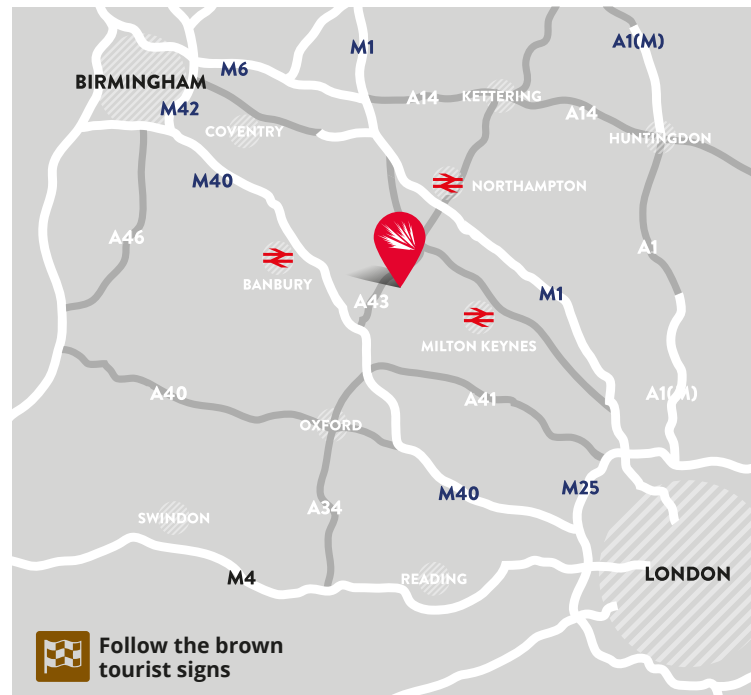

DIRECTIONS TO SILVERSTONE CIRCUIT

The postcode for sat nav is **NN12 8TN**

Silverstone is situated on the A43 between Towcester and Brackley.

The Circuit is **65 miles from Birmingham** and **80 miles from London**. The nearest railway stations are:

➤ **Northampton (15 miles)**

➤ **Milton Keynes (18 miles)**

➤ **Banbury (19 miles)**

SILVERSTONE CIRCUIT

Towcester
Northamptonshire,
NN12 8TN
United Kingdom

FROM M1

Leave **M1** at J15 and follow signs **Oxford A43**

Head south on **A43** towards Towcester for **5.5 mi**

➤ At the roundabout, take the 2nd exit and stay on **A43** for **0.8 mi**

➤ At the roundabout, take the 2nd exit and stay on **A43** for **3.5 mi**

Continue onto **A413** for **0.4 mi**

➤ Turn right onto Dadford Rd/ **A413** for **0.2 mi**

Slight left onto Dadford Rd for **0.6 mi**

➤ The **Main Entrance** is on your Left

MAPS NOT TO SCALE

0844 3728 200